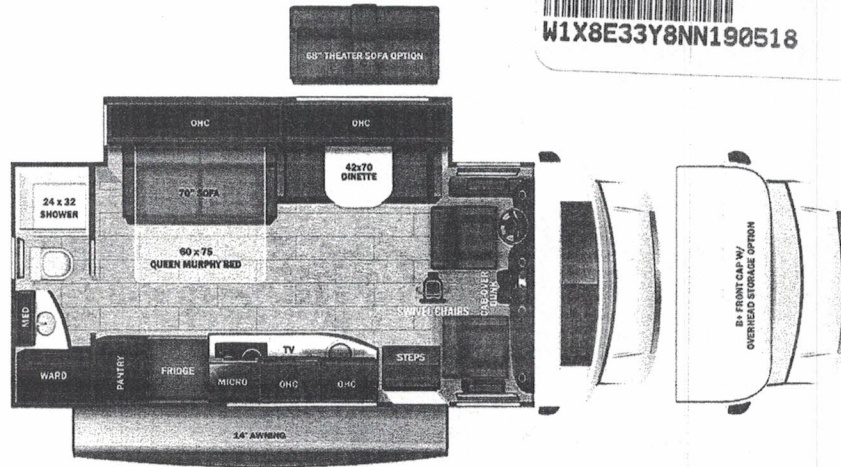

UNIT TOTAL

219,0

DEALER INSTALLED OPTIONS

Manufacturer's Suggested Retail Price

\$219,047.00

TOTAL AMOUNT DOES NOT INCLUDE STATE AND LOCAL TAXES OR LICENSE FEES. THE PRICE SHOWN ABOVE MAY OR MAY NOT BE REPRESENTATIVE OF THE ACTUAL SELLING PRICE OF SIMILAR RECREATIONAL VEHICLES IN YOUR AREA.

EGP009

W1X8E33Y8NN190518

QWEST
ENTE
23
122

VEHICLE

- 3.00
- n/c
- 0.00
- n/c
- 0.00
- 3.00
- 3.00
- n/c
- n/c
- 18.00
- n/c

UVM

DIMENSIONS

Exterior height:.....131.00"
Exterior width:.....96.00"

Tire size (front):.....LT215/85R16
Tire size (mid):.....
Tire size (rear):.....LT215/85R16

7.00

Some dimensions may be rounded and may vary from the actual dimensions
 Weights may be estimated calculations and may vary from the actual weight - refer to the vehicle weight labels for actual weights
 Floorplans, features and specifications are subject to change without notice.